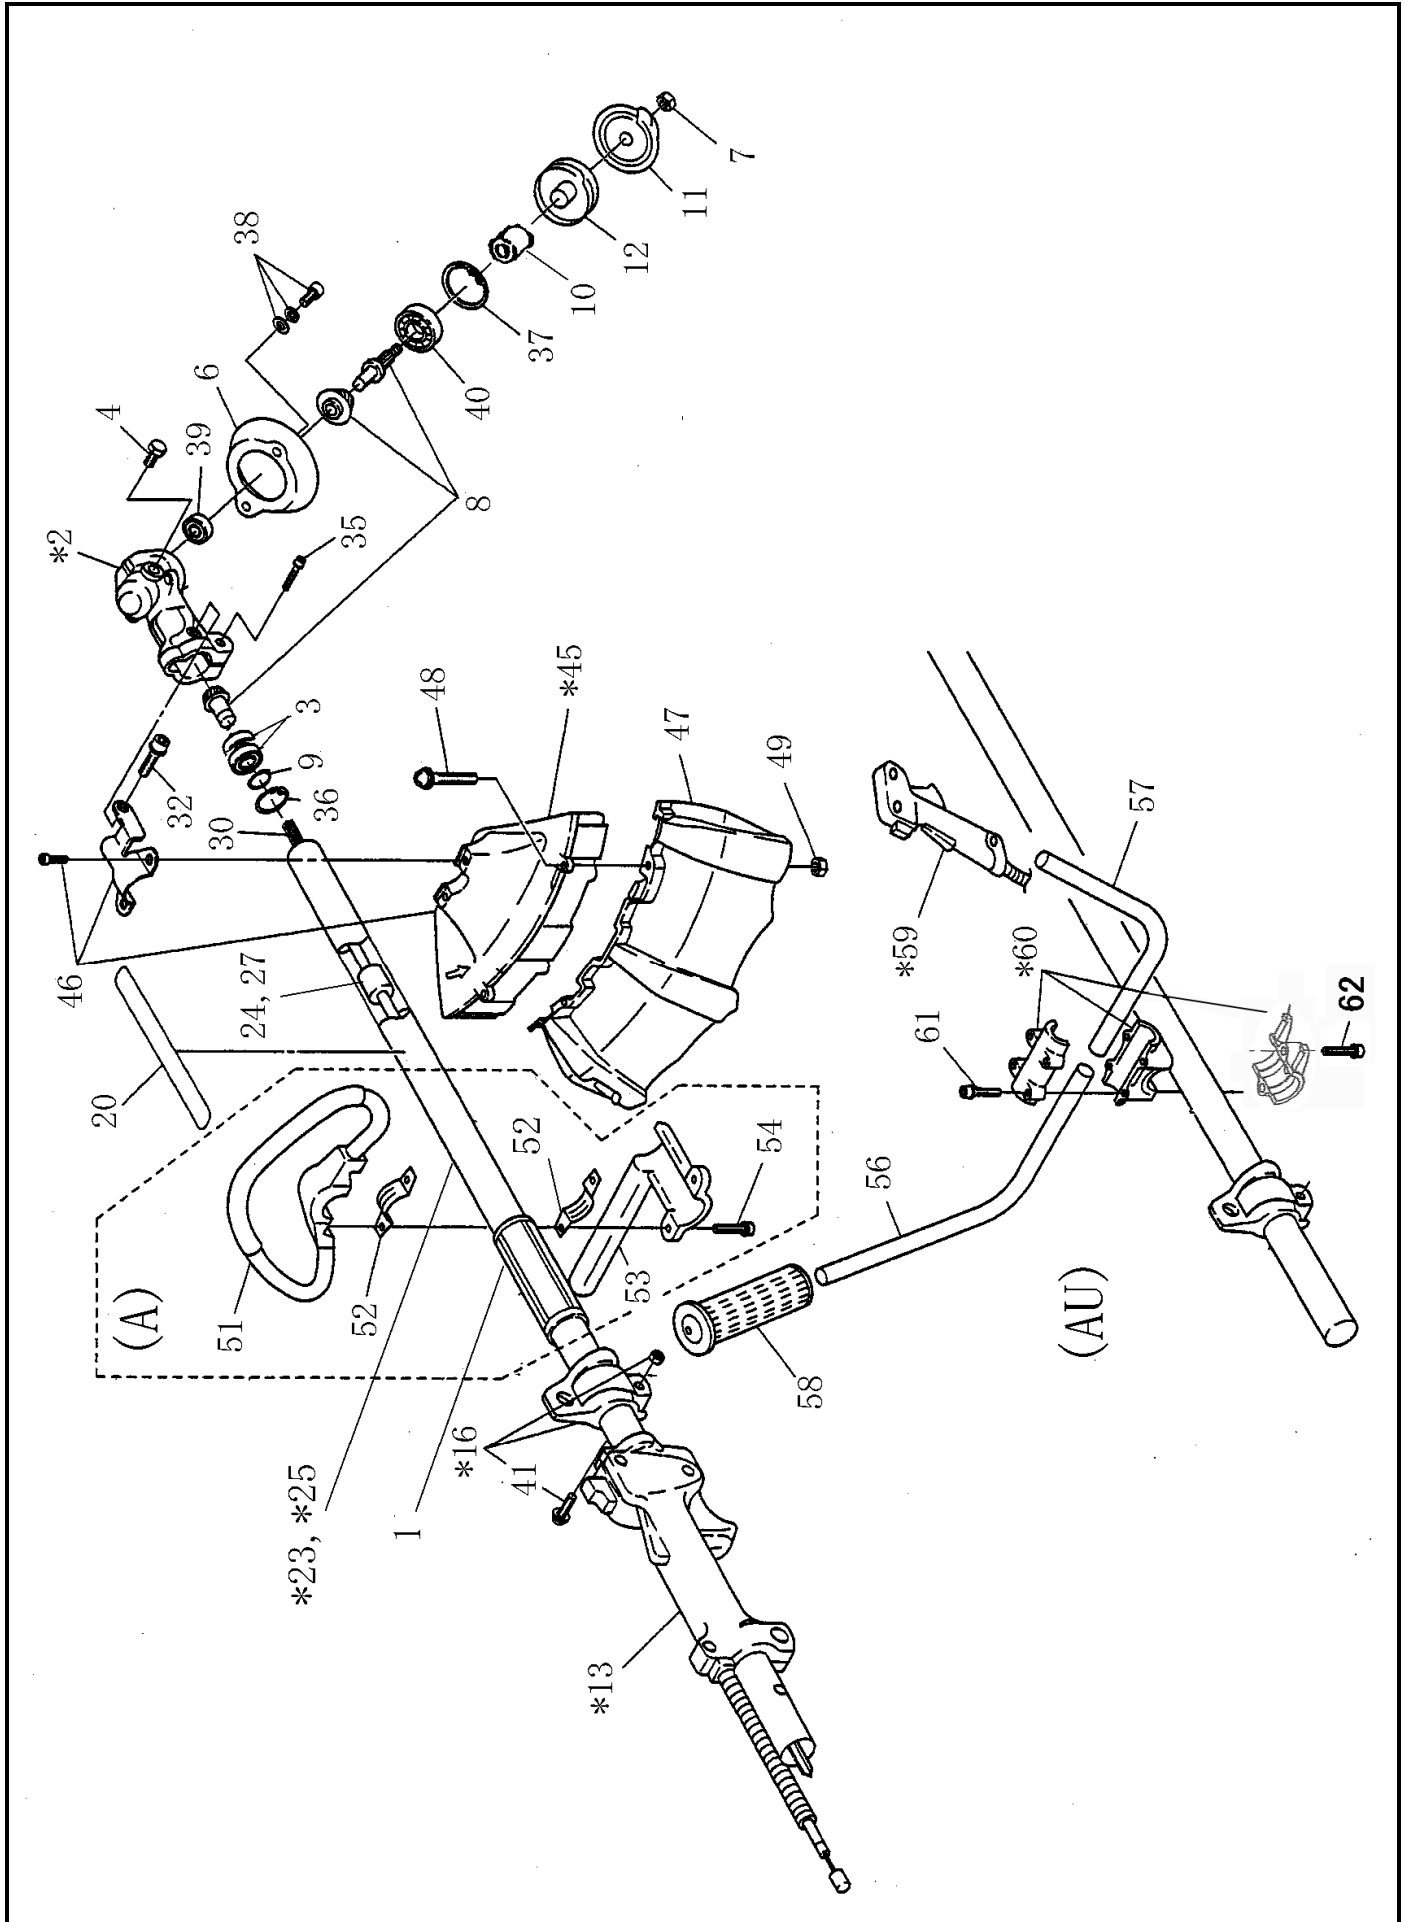

# PARTS CATALOG

Model  
**ELAN 32G**  
(NB321AU CE SPEC.)  
**WORMS**

MACHINE BODY,  
CONTROL LEVER ASSY,  
ENGINE BODY,  
CARBURETOR & AIR CLEANER,  
STANDARD ACCESSORY ,

**MACHINE BODY**

MACHINE BODY

## ELAN 32G (NB321AU) PARTS LIST

**CE SPEC.**

KEY NO.	PART NO.	Q' TY				DESCRIPTION	REMARKS
		281AU	281A	321AU	321A		
1	6271501500			1		Spacer	
*2	6273001006			1		Case,gear unit(incl.3to12,32to4)	
3	6212500300			2		Ball bearing(#609ZZ)	
4	6413500600-1			1		Bolt,oil	
6	6418500200-1			1		Guard	
7	6258505000			1		Nut	
8	6273003001			1		Shaft,cutter set	
9	6253502600			1		Snpring,outer	
10	6253501300			1		Spacer	
11	6258500001			1		Washer,clamp	
12	6258503600			1		Washer,receive	
*13						Control lever ass'y	
*16	6247002000			1		Hanger ass' y(incl.41)	
20				1		Label,caution	
22	6219523700			1		Label,model	
22						Labal,model	
*23	6271002001			1		Pipe,shaft compl.(incl.24)	
24	6201007000			5		Bush comal	
*25						Pipe,shaft compl.(incl.27)	
27						Bush comal	
30	6271500801			1		Shaft	
32	0011306120			1		Bolt ass'y	
35	0011306300			1		Bolt ass'y	
36	0031424000			1		Snpring,inner	
37	0031430000			1		Snpring,inner	
38	0119059780			3		Socket head bolt (M5X12 W SW)	
39	0600079990			1		Ball bearing(#627ZZ)	
40	0600109970			1		Ball bearing(#6200DD)	
41	0043605200			1		Screw ass'y	
42	0011706300			2		Bolt(M6x30)	
43	6418500303			1		Clamp,protector	

**MACHINE BODY**

ELAN 32G (NB321AU) PARTS LIST

CE SPEC.

KEY NO.	PART NO.	Q' TY				DESCRIPTION	REMARKS
		281AU	281A	321AU	321A		
*59	6275008000			1		Control lever ass'y (incl.2to18)	
2	6215022030			1		Lever	
3	6195013010			1		Lever	
4	6195006150			1		Top	
*6	6275008010			1		Wire set (incl.7)	
7	6275005040			1		Wire compl.	
12	6195006050			1		Spring	
14	0119059980			1		Socket head bolt	
15	6215022040			1		Nut	
18	6195006060			2		Tapping screw	