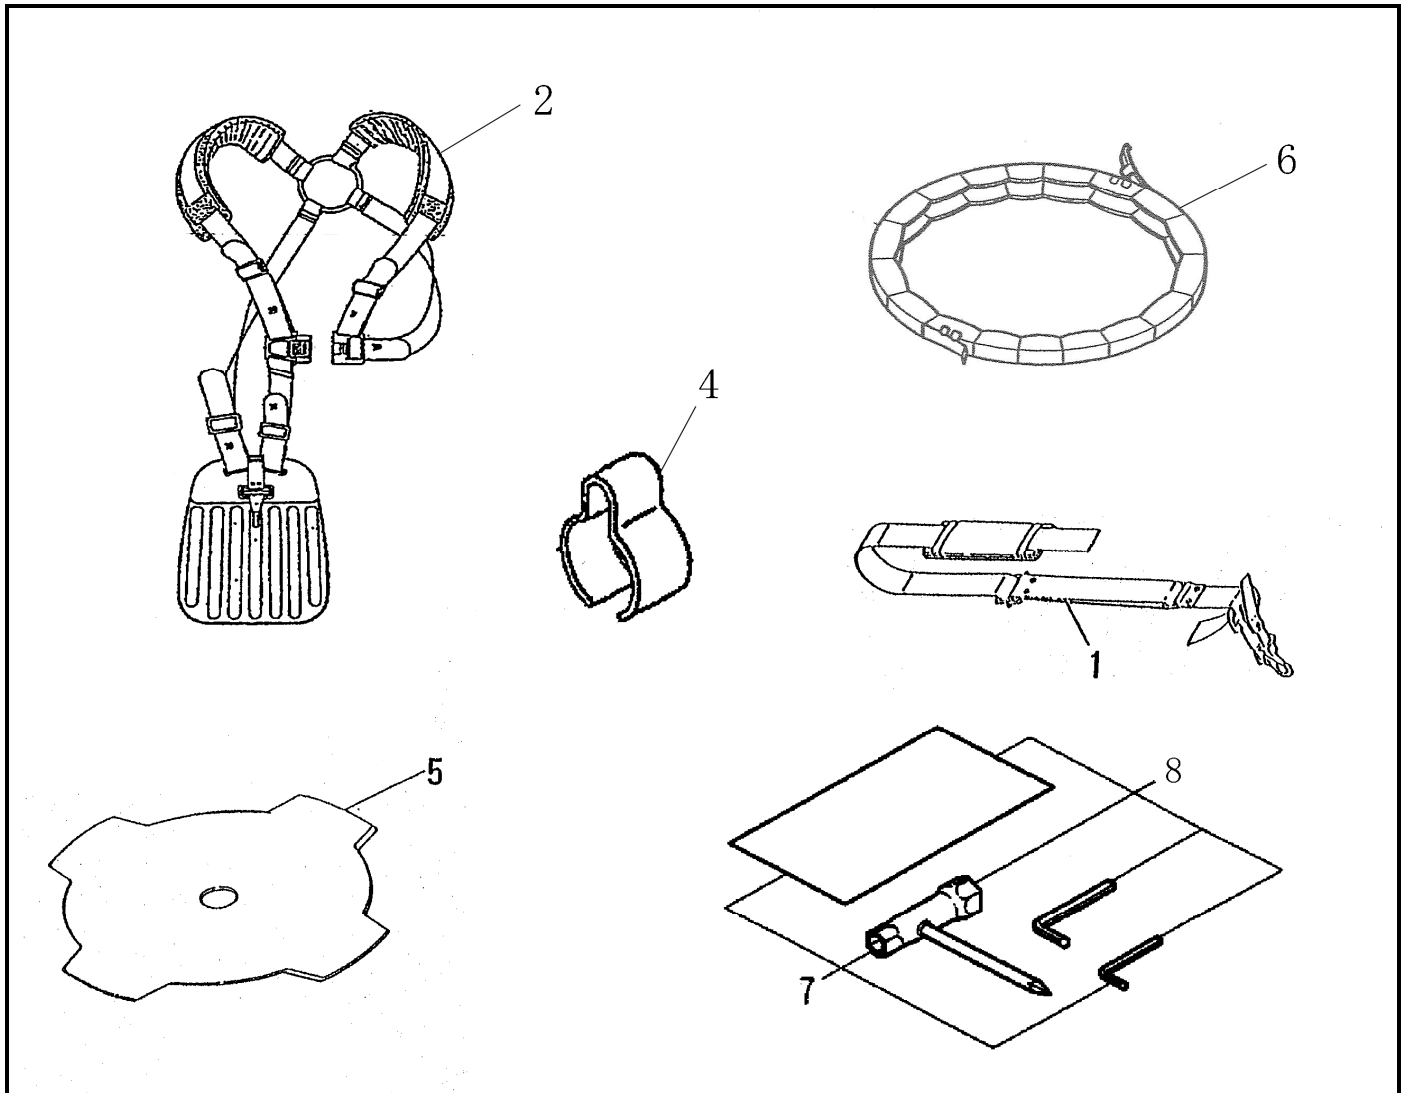

ELAN 32G (NB321AU) PARTS LIST

CE SPEC.

KEY NO.	PART NO.	Q' TY				DESCRIPTION	REMARKS
		281AU	281A	321AU	321A		
1						Band ass'y	
2	6247001001			1		Band ass'y	
4	6111502700			2		Clamp wire	
5						Blade	
5	6308503700			1		Blade	
6	6418500701			1		Cover cutter	
7	6119019001			1		Tool	
8						Tool