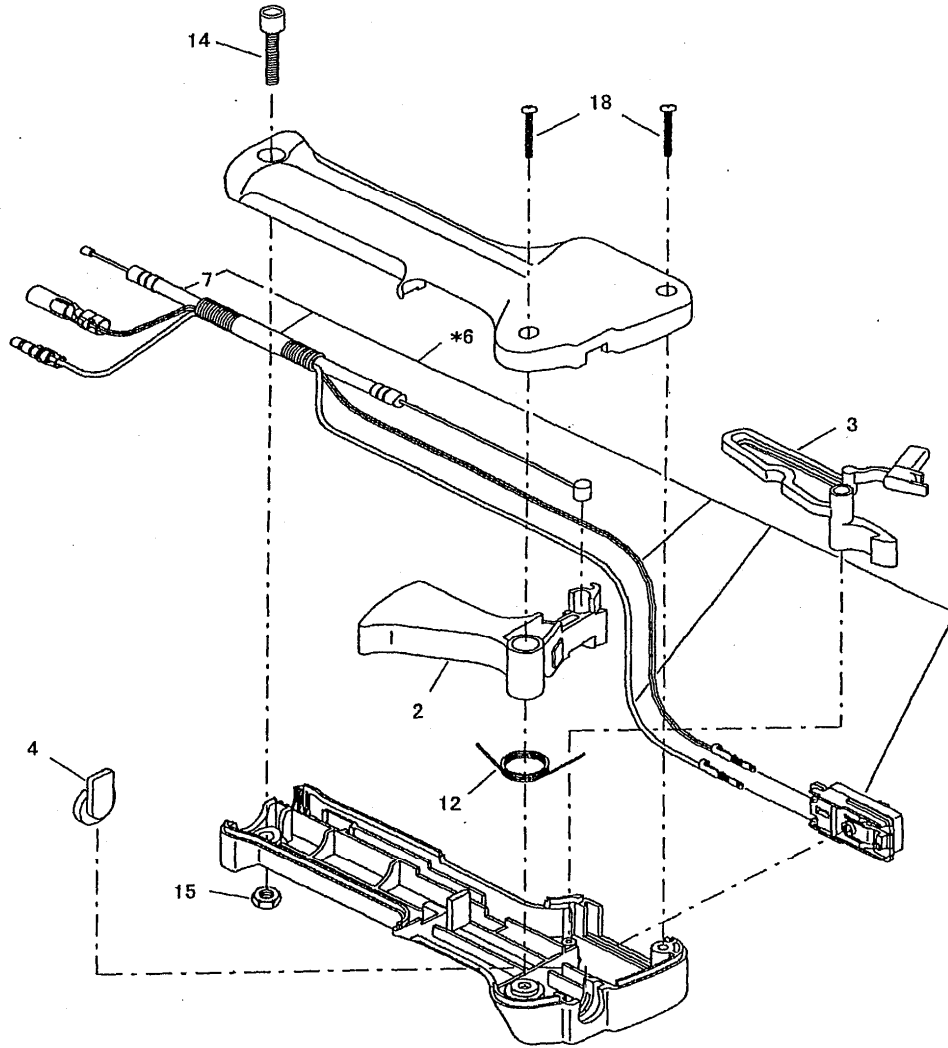

## ELAN 32G (NB321AU) PARTS LIST

**CE SPEC.**

KEY NO.	PART NO.	Q' TY				DESCRIPTION	REMARKS
		281AU	281A	321AU	321A		
1	6271501500			1		Spacer	
*2	6273001006			1		Case,gear unit(incl.3to12,32to4)	
3	6212500300			2		Ball bearing(#609ZZ)	
4	6413500600-1			1		Bolt,oil	
6	6418500200-1			1		Guard	
7	6258505000			1		Nut	
8	6273003001			1		Shaft,cutter set	
9	6253502600			1		Snpring,outer	
10	6253501300			1		Spacer	
11	6258500001			1		Washer,clamp	
12	6258503600			1		Washer,receive	
*13						Control lever ass'y	
*16	6247002000			1		Hanger ass' y(incl.41)	
20				1		Label,caution	
22	6219523700			1		Label,model	
22						Labal,model	
*23	6271002001			1		Pipe,shaft compl.(incl.24)	
24	6201007000			5		Bush comal	
*25						Pipe,shaft compl.(incl.27)	
27						Bush comal	
30	6271500801			1		Shaft	
32	0011306120			1		Bolt ass'y	
35	0011306300			1		Bolt ass'y	
36	0031424000			1		Snpring,inner	
37	0031430000			1		Snpring,inner	
38	0119059780			3		Socket head bolt (M5X12 W SW)	
39	0600079990			1		Ball bearing(#627ZZ)	
40	0600109970			1		Ball bearing(#6200DD)	
41	0043605200			1		Screw ass'y	
42	0011706300			2		Bolt(M6x30)	
43	6418500303			1		Clamp,protector	

**MACHINE BODY**

ELAN 32G (NB321AU) PARTS LIST

CE SPEC.

KEY NO.	PART NO.	Q' TY				DESCRIPTION	REMARKS
		281AU	281A	321AU	321A		
*59	6275008000			1		Control lever ass'y (incl.2to18)	
2	6215022030			1		Lever	
3	6195013010			1		Lever	
4	6195006150			1		Top	
*6	6275008010			1		Wire set (incl.7)	
7	6275005040			1		Wire compl.	
12	6195006050			1		Spring	
14	0119059980			1		Socket head bolt	
15	6215022040			1		Nut	
18	6195006060			2		Tapping screw	

# ELAN 32G (NB321AU) PARTS LIST

CE SPEC.

KEY NO.	PART NO.	Q' TY				DESCRIPTION	REMARKS
		281AU	281A	321AU	321A		
*13						Control lever ass' y (incl.2to18)	
2						Lever	
3						Lever	
4						Top	
*6						Wire set (incl.7)	
7						Wire compl.	
12						Spring	
14						Socket head bolt	
15						Nut	
18						Tapping screw	