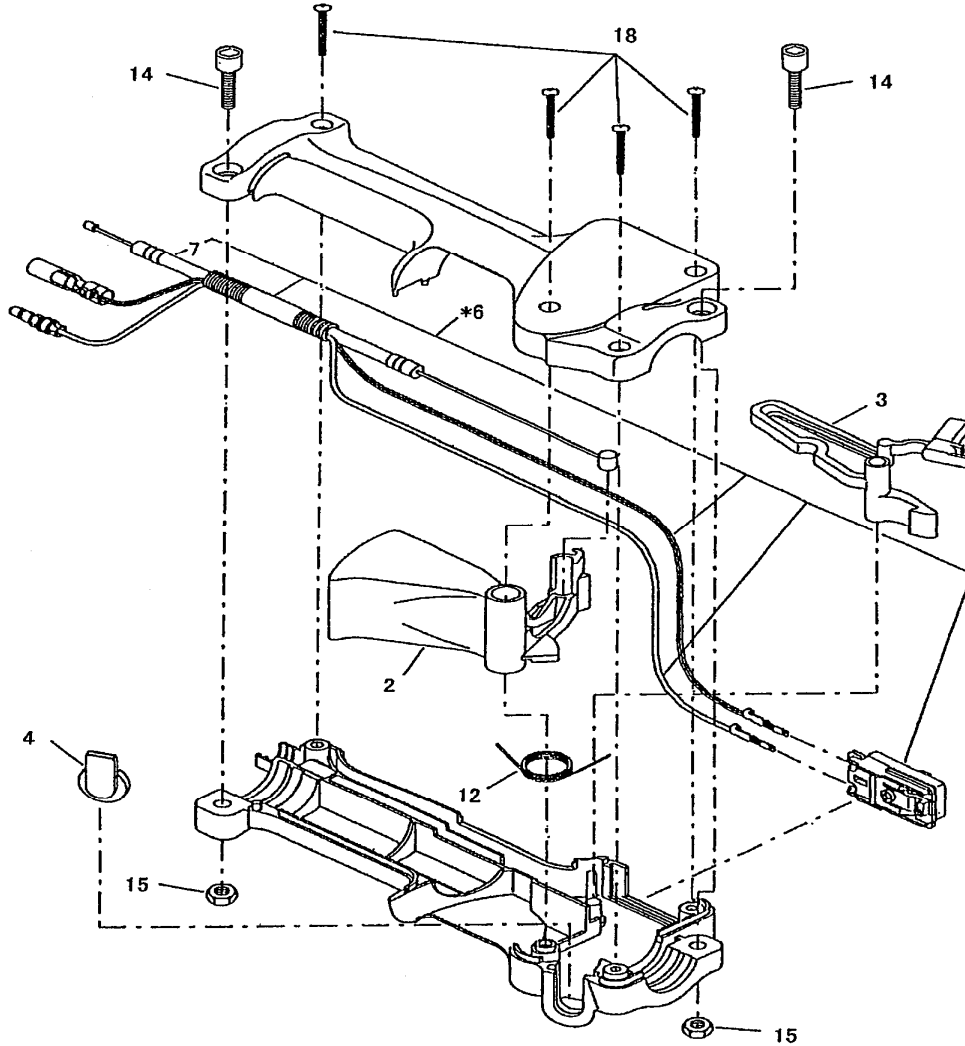

## ELAN 32G (NB321AU) PARTS LIST

**CE SPEC.**

KEY NO.	PART NO.	Q' TY				DESCRIPTION	REMARKS
		281AU	281A	321AU	321A		
1	6271501500			1		Spacer	
*2	6273001006			1		Case,gear unit(incl.3to12,32to4)	
3	6212500300			2		Ball bearing(#609ZZ)	
4	6413500600-1			1		Bolt,oil	
6	6418500200-1			1		Guard	
7	6258505000			1		Nut	
8	6273003001			1		Shaft,cutter set	
9	6253502600			1		Snpring,outer	
10	6253501300			1		Spacer	
11	6258500001			1		Washer,clamp	
12	6258503600			1		Washer,receive	
*13						Control lever ass'y	
*16	6247002000			1		Hanger ass' y(incl.41)	
20				1		Label,caution	
22	6219523700			1		Label,model	
22						Labal,model	
*23	6271002001			1		Pipe,shaft compl.(incl.24)	
24	6201007000			5		Bush comal	
*25						Pipe,shaft compl.(incl.27)	
27						Bush comal	
30	6271500801			1		Shaft	
32	0011306120			1		Bolt ass'y	
35	0011306300			1		Bolt ass'y	
36	0031424000			1		Snpring,inner	
37	0031430000			1		Snpring,inner	
38	0119059780			3		Socket head bolt (M5X12 W SW)	
39	0600079990			1		Ball bearing(#627ZZ)	
40	0600109970			1		Ball bearing(#6200DD)	
41	0043605200			1		Screw ass'y	
42	0011706300			2		Bolt(M6x30)	
43	6418500303			1		Clamp,protector	

**MACHINE BODY**

ELAN 32G (NB321AU) PARTS LIST

CE SPEC.

KEY NO.	PART NO.	Q' TY				DESCRIPTION	REMARKS
		281AU	281A	321AU	321A		
*59	6275008000			1		Control lever ass'y (incl.2to18)	
2	6215022030			1		Lever	
3	6195013010			1		Lever	
4	6195006150			1		Top	
*6	6275008010			1		Wire set (incl.7)	
7	6275005040			1		Wire compl.	
12	6195006050			1		Spring	
14	0119059980			1		Socket head bolt	
15	6215022040			1		Nut	
18	6195006060			2		Tapping screw	

# ELAN 32G (NB321AU) PARTS LIST

CE SPEC.

KEY NO.	PART NO.	Q' TY				DESCRIPTION	REMARKS
		281AU	281A	321AU	321A		
*13						Control lever ass' y (incl.2to18)	
2						Lever	
3						Lever	
4						Top	
*6						Wire set (incl.7)	
7						Wire compl.	
12						Spring	
14						Socket head bolt	
15						Nut	
18						Tapping screw	