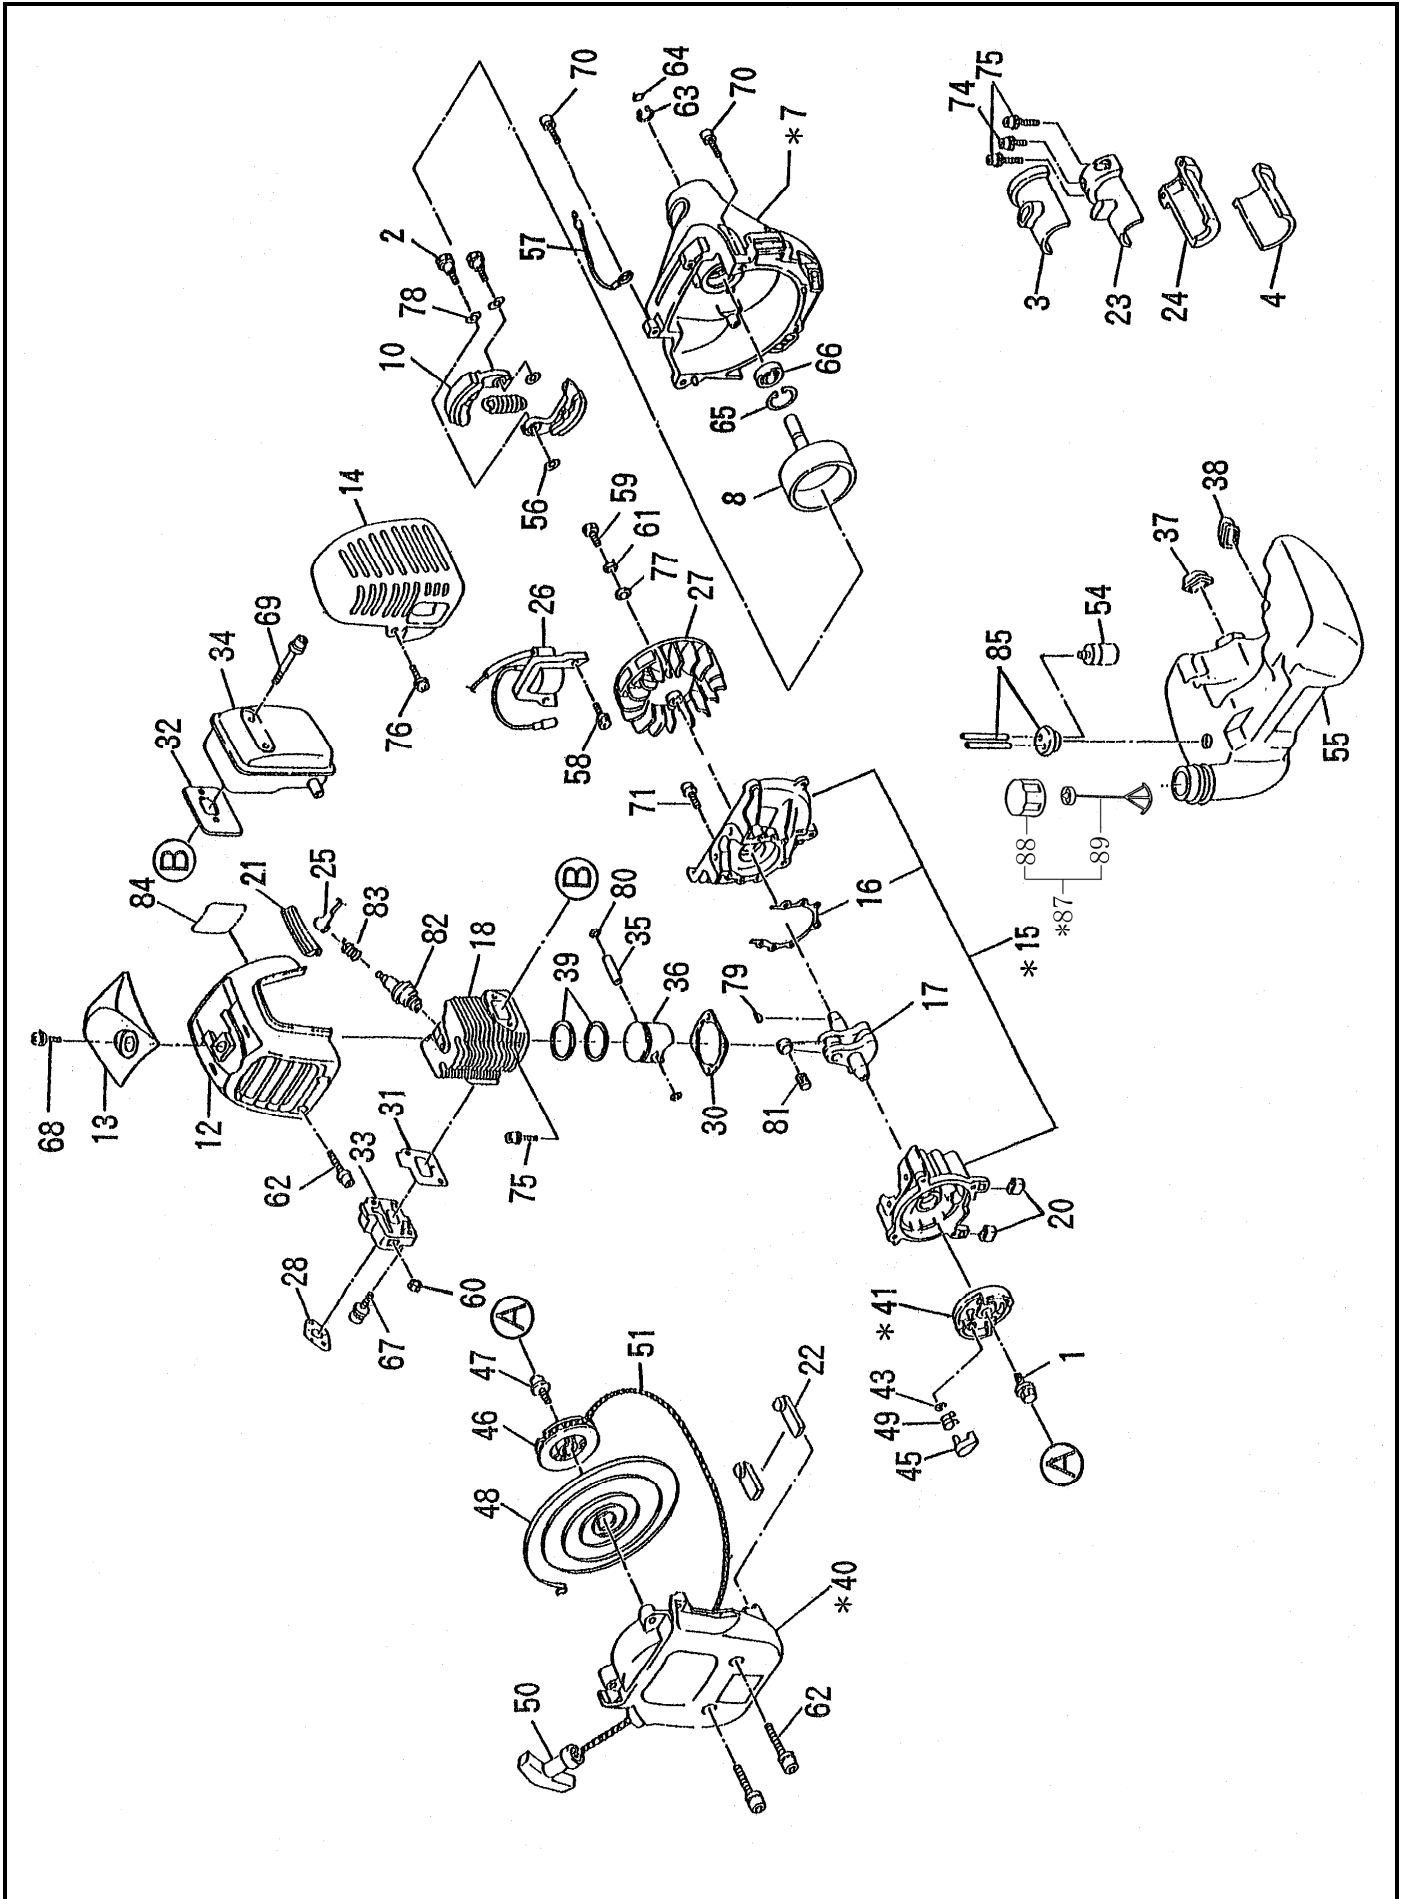

ELAN 32G (NB321AU) PARTS LIST

CE SPEC.

ENGINE BODY

ELAN 32G (NB321AU) PARTS LIST

CE SPEC.

KEY NO.	PART NO.	Q' TY				DESCRIPTION	REMARKS
		281AU	281A	321AU	321A		
1	6202006000			1		Bolt ass'y	
2	6252500400-1			2		Bolt,clutch	
3	6271500301			1		Bracket,pipe(1)	
4	6271500401			1		Bracket,pipe(2)	
*7	6271004002			1		Case,clutch ass'y (incl.65,66)	
8	6272002002			1		Drum,clutch compl	
10	6272003000			1		Clutch	
12				1		Cover,cylinder	
13	5317500500			1		Cover,plug	
14	5313501800			1		Cover,nuffler	
*15	5311007000			1		Crankcase ass'y(incl.16,71)	
16	5311501200			1		Gasket,crankcase	
17	5312007001			1		Crankshaft compl.	
18						Cylinder	
18	5311500200			1		Cylinder	
20	5216500200			2		Damper	
21	5315504100			1		Damper	
22	5316503100			2		Damper	
23	6271500105			1		Damper,pipe(1)	
24	6271500203			1		Damaer,pipe(2)	
25	5317010030			1		Cap,plug	
26	5317010020			1		Coil	
27	5317010010			1		Flywheel	
28	5103502800			1		Gasket,air cleaner	
30	5311500301			1		Gasket,cylinder	
31	5313502300			1		Gasket,insulator	
32	5313502200			1		Gasket,muffler	
33	5313500500			1		Insulator	
34	5313009001			1		Muffler,exhaust	
35						Pin,piston	
35	5312500400			1		Pin,piston	
36						Piston	
36	5312500600			1		Piston	

ENGINE BODY