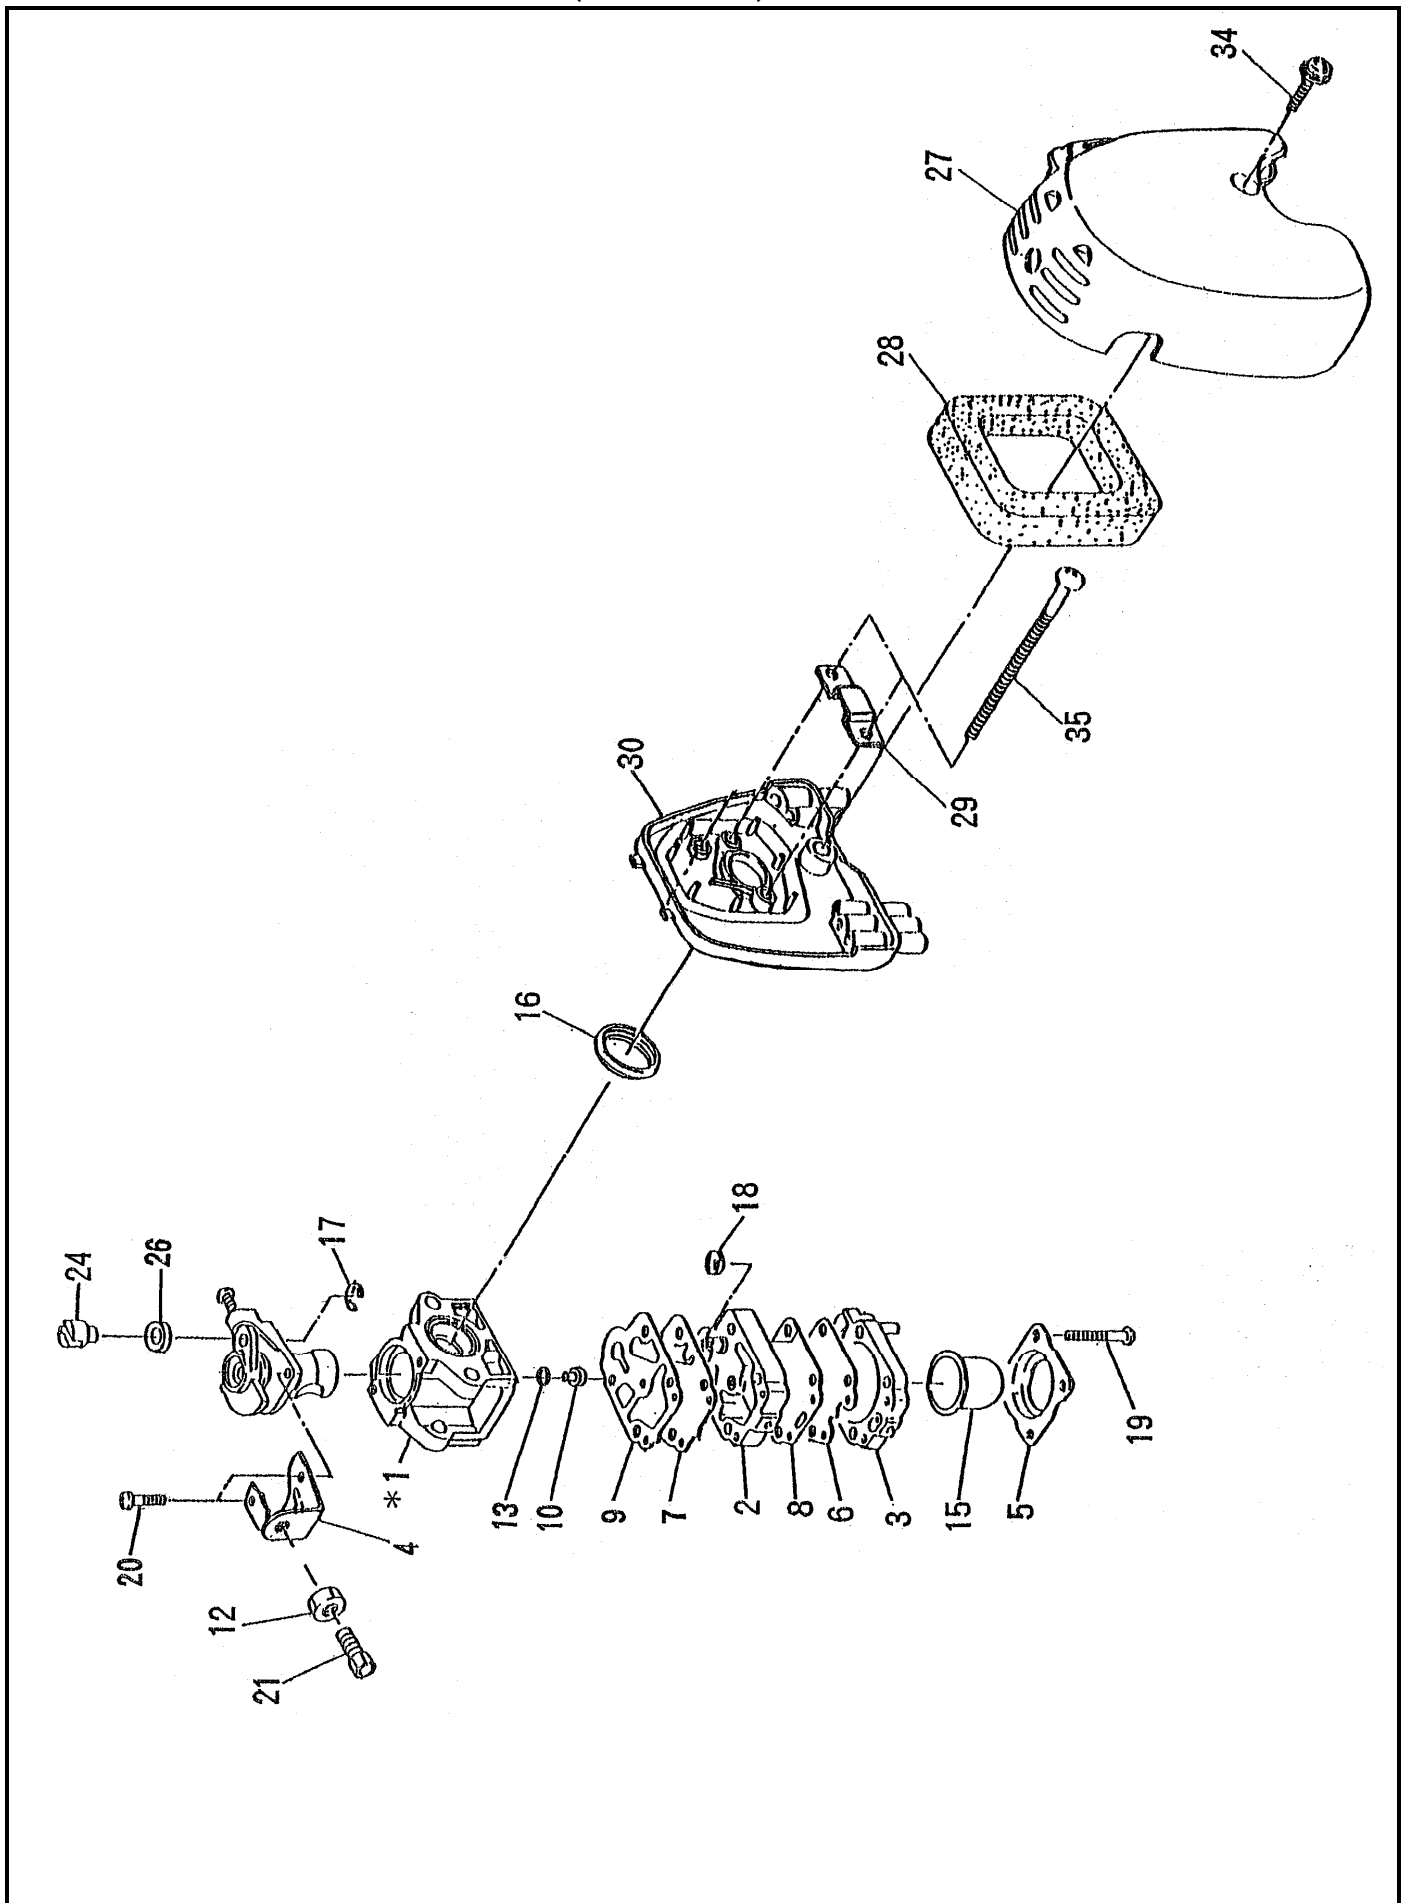

CARBURETOR & AIR CLEANER

ELAN 32G (NB321AU) PARTS LIST

CE SPEC.

KEY NO.	PART NO.	Q' TY				DESCRIPTION	REMARKS
		281AU	281A	321AU	321A		
*1	5316021000-1			1		Carburetor(incl.2to26)	
2	5236046130			1		Body ass'y pump	
3	5236046060			1		Body ass'y air purge	
4	5236052020			1		Cable,bracket	
5	5236046050			1		Cover,primary pump	
6	5316005250			1		Diaphragm ass'y metaling	
7	5246001040			1		Diaphragm pump	
8	5236046040			1		Gasket,metalipg diaphragm	
9	5246001030			1		Gasket pump	
10	5036002010			1		Jet	
12	5316005450			1		Nut cable adjust	
13	5246001010			1		O-ring	
15	5246001150			1		Pump primary	
16	5236018020			1		Ring packing	
17	5316005120			1		Spring,ring	
18	5016004010			1		Screen,inlet	
19	5236046010			1		Screw,pump cover	
26	5246001240			1		Screw throttle collar	
21	5316020020			1		Screw cable adjust	
24	5236018040			1		Swivel	
26	5426005030			1		Washer	
27	5313502001			1		Case,air cleaner	
28	5233504700			1		Element,air cleaner	
29	5013502400			1		Plate,air cleaner	
30	5313015000			1		Plate,air cleaner ass'y	
34	0140059480			1		Screw ass'y (M5X14)	
35	0140059730			2		Screw	

STANDARD ACCESSORY